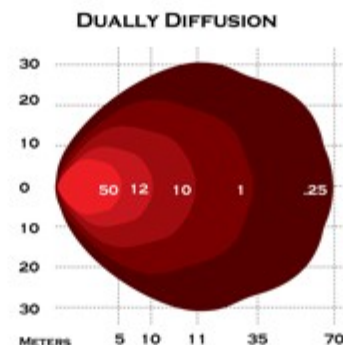

DUALLY

Specifications

- 50,000+ hour life span
- 9-36V
- Reverse polarity protection
- Available in spot or flood
- IP68 certified
- Goretex breather
- Unbreakable polycarbonate lens
- A360 high purity aluminum cast housing
- Durable UV 3800 polyester powdercoat
- Sealed deutsch connector
- Over/Under voltage protection
- Operating temp -40~+145 deg F
- MIL810-STDG vibration certified
- ASTMB117 salt/fog certified
- ROHS compliant
- Electrically protected against RFI/EMC interference
- Updated hybrid patented optic system.
- Integrated thermal management system

Size Specifications

Lux Specifications

Specifications (PE = Combo)

Model	Alt ID	Weight (lbs)	Watts	AMP Draw	LED's	Raw Lumens*	Lux @ 10m	Beam Distance (m)**	Peak Beam Intensity (cd)**
DUALLYFLDW	20111	1.25	15	1	4	1300	150	244.9	15000
DUALLYSPW	20121	1.25	15	1	4	1300	395	397.5	39500
20151	20151	1.25	15	1	4	1300	12	69.3	1200