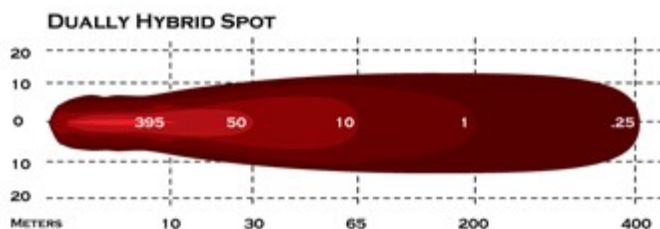

DUALLY

Specifications

- 50,000+ hour life span
- 9-36V
- Reverse polarity protection
- Available in spot or flood
- IP68 certified
- Goretex breather
- Unbreakable polycarbonate lens
- A360 high purity aluminum cast housing
- Durable UV 3800 polyester powdercoat
- Sealed deutsch connector
- Over/Under voltage protection
- Operating temp -40~+145 deg F
- MIL810-STDG vibration certified
- ASTMB117 salt/fog certified
- ROHS compliant
- Electrically protected against RFI/EMC interference
- Updated hybrid patented optic system.
- Integrated thermal management system

Size Specifications

Lux Specifications

Specifications (PE = Combo)

Model	Alt ID	Weight (lbs)	Watts	AMP Draw	LED's	Raw Lumens*	Lux @ 10m	Beam Distance (m)**	Peak Beam Intensity (cd)**
DUALLYFLDW	20111	1.25	15	1	4	1300	150	244.9	15000
DUALLYSPW	20121	1.25	15	1	4	1300	395	397.5	39500
20151	20151	1.25	15	1	4	1300	12	69.3	1200