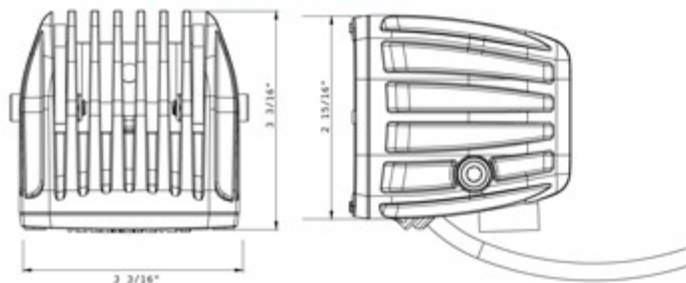

DUALLY

Specifications

- 50,000+ hour life span
- 9-36V
- Reverse polarity protection
- Available in spot or flood
- IP68 certified
- Goretex breather
- Unbreakable polycarbonate lens
- A360 high purity aluminum cast housing
- Durable UV 3800 polyester powdercoat
- Sealed deutsch connector
- Over/Under voltage protection
- Operating temp -40~+145 deg F
- MIL810-STDG vibration certified
- ASTMB117 salt/fog certified
- ROHS compliant
- Electrically protected against RFI/EMC interference
- Updated hybrid patented optic system.
- Integrated thermal management system

Size Specifications

Lux Specifications

Specifications (PE = Combo)

Model	Alt ID	Weight (lbs)	Watts	AMP Draw	LED's	Raw Lumens*	Lux @ 10m	Beam Distance (m)**	Peak Beam Intensity (cd)**
DUALLYFLDW	20111	1.25	15	1	4	1300	150	244.9	15000
DUALLYSPW	20121	1.25	15	1	4	1300	395	397.5	39500
20151	20151	1.25	15	1	4	1300	12	69.3	1200

Available in Marine Series
Page 48

Available with Diffused
Lens

Light Kit Includes

- Plug and play harness with switch
- Mounting brackets
- Mounting hardware

Alt ID	Description
20111	White - Flood - Single
20121	White - Spot - Single
20211	White - Flood - Set of 2
20221	White - Spot - Set of 2
20112	Amber - Flood - Single
20122	Amber - Spot - Single
20212	Amber - Flood - Set of 2
20222	Amber - Spot - Set of 2
20151	White 60 degree Diffused-Single
20251	White 60 degree Diffused-Set of 2