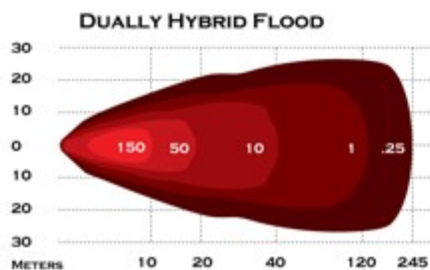

DUALLY

Specifications

- 50,000+ hour life span
- 9-36V
- Reverse polarity protection
- Available in spot or flood
- IP68 certified
- Goretex breather
- Unbreakable polycarbonate lens
- A360 high purity aluminum cast housing
- Durable UV 3800 polyester powdercoat
- Sealed deutsch connector
- Over/Under voltage protection
- Operating temp -40~+145 deg F
- MIL810-STDG vibration certified
- ASTMB117 salt/fog certified
- ROHS compliant
- Electrically protected against RFI/EMC interference
- Updated hybrid patented optic system.
- Integrated thermal management system

Size Specifications

Lux Specifications

Specifications (PE = Combo)

Model	Alt ID	Weight (lbs)	Watts	AMP Draw	LED's	Raw Lumens*	Lux @ 10m	Beam Distance (m)**	Peak Beam Intensity (cd)**
DUALLYFLDW	20111	1.25	15	1	4	1300	150	244.9	15000
DUALLYSPW	20121	1.25	15	1	4	1300	395	397.5	39500
20151	20151	1.25	15	1	4	1300	12	69.3	1200